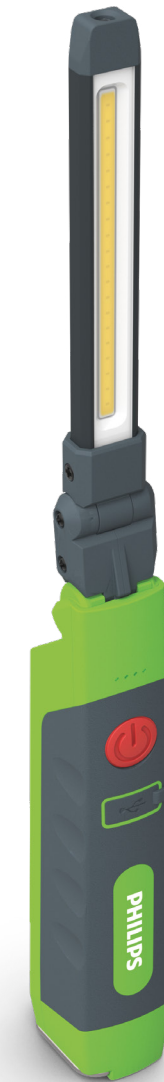

The Philips Xperion 3000 LED work light line includes seven hand-held lights, two flood projector lights, and a wearable headlamp.

Xperion 3000 X30PILLX1 (Pillar) Bright LED work light

With its powerful bright light, non-slip grip, lightweight design and versatility, the Philips Xperion 3000 Pillar is an excellent cordless LED work light for everyday use. There's even a handy spotlight to help you see in confined spaces.

Xperion 3000 X30SLIMX1 (Slim) Slim, foldable LED work light

The versatile, ultra-thin Philips Xperion 3000 Slim is ideal for lighting narrow spaces. Tackle any workshop task, from brief inspections to maintenance and repair work, for a full day without interruption.