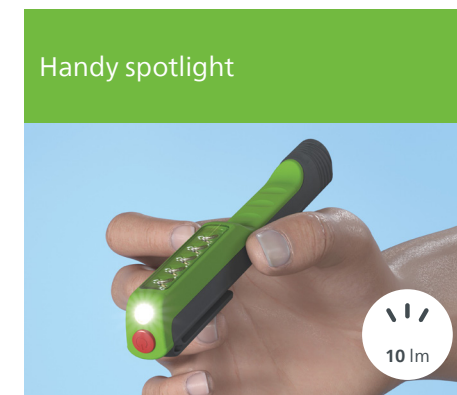

Xperion 3000 X30PECOX1 (Pen Economy) & X30PECOB1 (Pen Economy Bulk Display) Compact worker's companion

The ultra-compact Philips Xperion 3000 Pen eco is an everyday companion in your pocket.