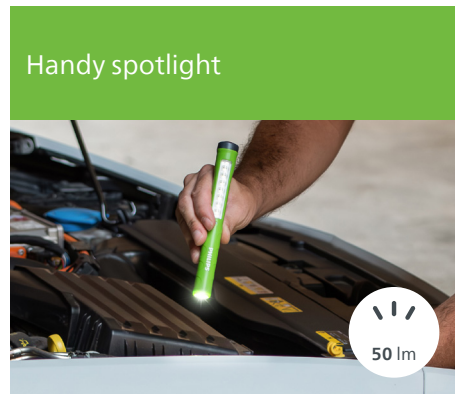

Xperion 3000 X30PECOX1 (Pen Economy) & X30PECOB1 (Pen Economy Bulk Display) Compact worker's companion

The ultra-compact Philips Xperion 3000 Pen eco is an everyday companion in your pocket.