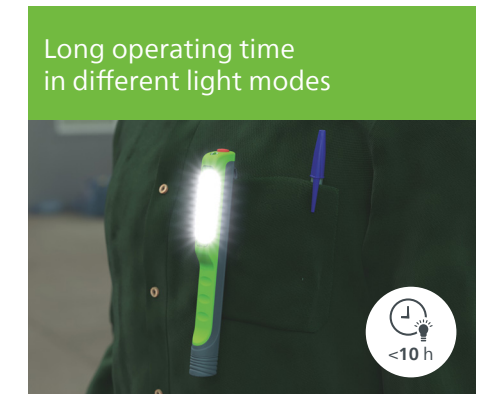

Xperion 3000 X30PECOX1 (Pen Economy) & X30PECOB1 (Pen Economy Bulk Display) Compact worker's companion

The ultra-compact Philips Xperion 3000 Pen eco is an everyday companion in your pocket.