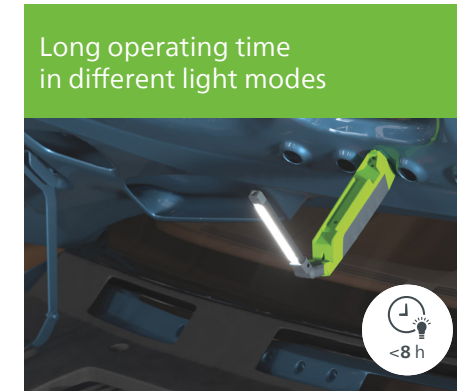

Xperion 3000 X30SLIMX1 (Slim) Slim, foldable LED work light

The versatile, ultra-thin Philips Xperion 3000 Slim is ideal for lighting narrow spaces. Tackle any workshop task, from brief inspections to maintenance and repair work, for a full day without interruption.