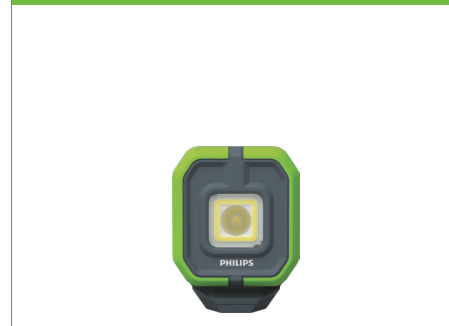

X30POCKX1 (Pocket)

Boost light			300 lm	Up to 3 h
Eco light			100 lm	Up to 10 h
Light angle			Main light 90°	
Flexibility			180° foldable stand	
Special features				
Fixture			360° rotatable hook	1 magnet
Grip/grease resistance			Nylon, PC	Garage proof
Robustness			IP20	IK08
Lithium battery power supply			<3.5 h	USB type-C

X30HEADX1 (Headlamp)

Boost light			300 lm	Up to 2 h
Eco light			100 lm	Up to 6 h
Spotlight			200 lm	Up to 3 h
Light angle			Main light 120°	
Flexibility			60° tiltable light module	
Special features			Dual lights: spot + flood	
Fixture			Soft anti-slip band	
Grip/grease resistance			PC, Rubber	Garage proof
Robustness			IP65	IK07
Lithium battery power supply			<2.5 h	USB type-C

X30FLX1 (Flood)

Boost light			1000 lm	Up to 3 h
Eco light			500 lm	Up to 6 h
Spotlight			300 lm	Up to 8 h
Light angle			Main light 110°	Spot 30°
Flexibility			180° foldable stand	
Special features			Dual lights: spot + flood	Power bank function
Fixture			180° rotatable hook	Magnetic handle
Grip/grease resistance			Nylon, Rubber	Garage proof
Robustness			IP65	IK08
Lithium battery power supply			<5.5 h	USB type-C

X30FLMIX1 (Flood Mini)

Boost light			500 lm	Up to 3 h
Eco light			200 lm	Up to 8 h
Spotlight			300 lm	Up to 5 h
Light angle			Main light 110°	Spot 30°
Flexibility			180° foldable stand	
Special features			Dual lights: spot + flood	
Fixture			180° foldable stand	Magnetic handle
Grip/grease resistance			Nylon, Rubber	Garage proof
Robustness			IP65	IK08
Lithium battery power supply			<3.5 h	USB type-C