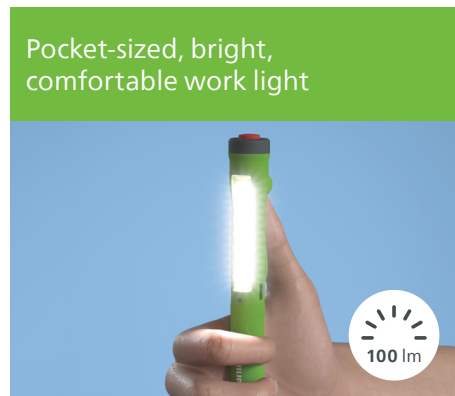

Xperion 3000 X30PECOX1 (Pen Economy) & X30PECOB1 (Pen Economy Bulk Display) Compact worker's companion

The ultra-compact Philips Xperion 3000 Pen eco is an everyday companion in your pocket.