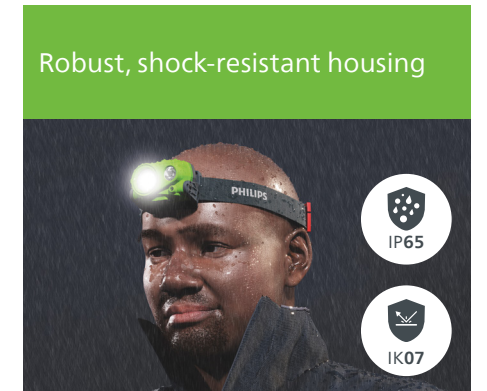

Strong magnet and 360° rotatable hook

Wide beam angle

120°

Robust, shock-resistant housing

IP54

IK07

Xperion 3000 X30POCKX1 (Pocket)

Small, handy LED pocket light

The Philips Xperion 3000 Pocket LED light is a small, rechargeable work light that slips easily into your pocket. It's perfect for quick inspection jobs and everyday use.

Xperion 3000 X30HEADX1 (Headlamp)

Xperion 3000 X30FLX1 (Flood)

Portable LED flood light

Small but powerful, versatile yet robust, the Philips Xperion 3000 Flood LED light provides the bright white light you need to illuminate large dark areas. Enjoy up to six hours of continuous use before charging the battery.