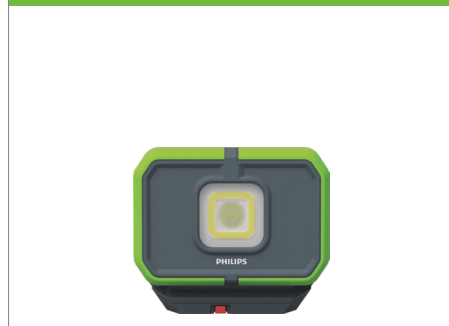

X30POCKX1 (Pocket)

Boost light			300 lm	Up to 3 h
Eco light			100 lm	Up to 10 h
Light angle			Main light 90°	
Flexibility			180° foldable stand	
Special features				
Fixture			360° rotatable hook	1 magnet
Grip/grease resistance			Nylon, PC	Garage proof
Robustness			IP20	IK08
Lithium battery power supply			<3.5 h	USB type-C

X30HEADX1 (Headlamp)

Boost light			300 lm	Up to 2 h
Eco light			100 lm	Up to 6 h
Spotlight			200 lm	Up to 3 h
Light angle			Main light 120°	
Flexibility			60° tiltable light module	
Special features			Dual lights: spot + flood	
Fixture			Soft anti-slip band	
Grip/grease resistance			PC, Rubber	Garage proof
Robustness			IP65	IK07
Lithium battery power supply			<2.5 h	USB type-C

X30FLX1 (Flood)

Boost light			1000 lm	Up to 3 h
Eco light			500 lm	Up to 6 h
Spotlight			300 lm	Up to 8 h
Light angle			Main light 110°	Spot 30°
Flexibility			180° foldable stand	
Special features			Dual lights: spot + flood	Power bank function
Fixture			180° rotatable hook	Magnetic handle
Grip/grease resistance			Nylon, Rubber	Garage proof
Robustness			IP65	IK08
Lithium battery power supply			<5.5 h	USB type-C