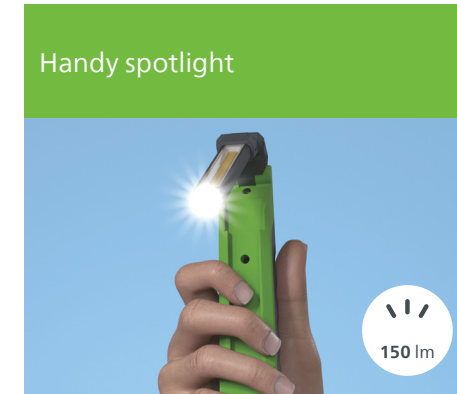

The Philips Xperion 3000 LED work light line includes seven hand-held lights, two flood projector lights, and a wearable headlamp.

Xperion 3000 X30PILLX1 (Pillar) Bright LED work light

With its powerful bright light, non-slip grip, lightweight design and versatility, the Philips Xperion 3000 Pillar is an excellent cordless LED work light for everyday use. There's even a handy spotlight to help you see in confined spaces.

Xperion 3000 X30SLIMX1 (Slim) Slim, foldable LED work light

The versatile, ultra-thin Philips Xperion 3000 Slim is ideal for lighting narrow spaces. Tackle any workshop task, from brief inspections to maintenance and repair work, for a full day without interruption.