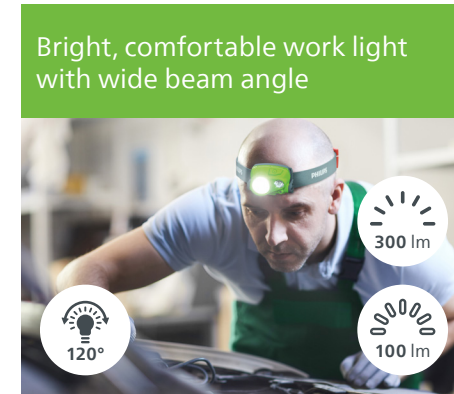

Xperion 3000 X30HEADX1 (Headlamp)

Dual-mode LED headlight

The lightweight Philips Xperion 3000 Headlight provides bright white light wherever you need it. Two preset modes of up to 300 lumens and a comfortable headband make it a versatile, hands-free tool for everyday use.