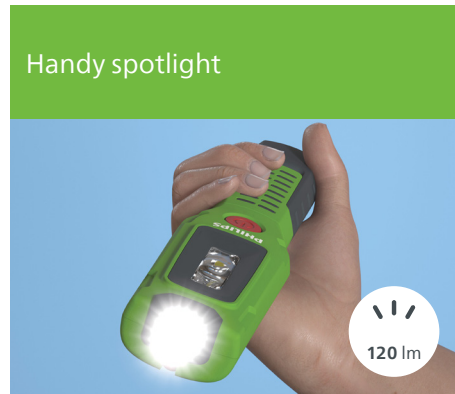

PHILIPS

Xperion 3000

LED work lights

• 2023-2024
Designed
with **you**
in mind

Discover our **Xperion 3000** LED work lights

Philips Xperion 3000 LED work lights were conceived, engineered, and built for auto service professionals.

The Philips Xperion 3000 LED work light line includes seven hand-held lights, two flood projector lights, and a wearable headlamp.

Xperion 3000 X30PILLX1 (Pillar) Bright LED work light

With its powerful bright light, non-slip grip, lightweight design and versatility, the Philips Xperion 3000 Pillar is an excellent cordless LED work light for everyday use. There's even a handy spotlight to help you see in confined spaces.