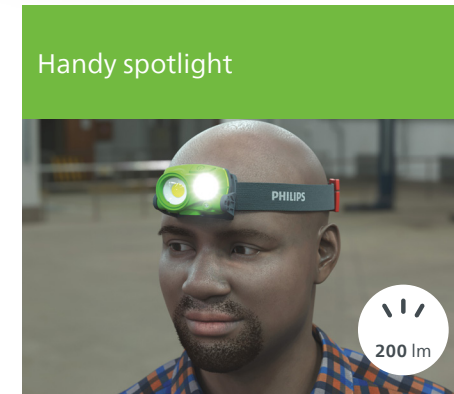

Xperion 3000 X30HEADX1 (Headlamp)

Dual-mode LED headlight

The lightweight Philips Xperion 3000 Headlight provides bright white light wherever you need it. Two preset modes of up to 300 lumens and a comfortable headband make it a versatile, hands-free tool for everyday use.