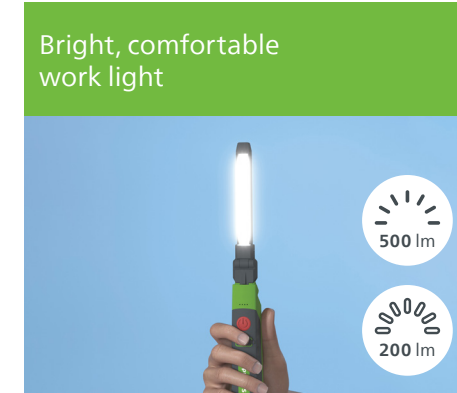

The Philips Xperion 3000 LED work light line includes seven hand-held lights, two flood projector lights, and a wearable headlamp.

Xperion 3000 X30PILLX1 (Pillar) Bright LED work light

With its powerful bright light, non-slip grip, lightweight design and versatility, the Philips Xperion 3000 Pillar is an excellent cordless LED work light for everyday use. There's even a handy spotlight to help you see in confined spaces.

Xperion 3000 X30SLIMX1 (Slim) Slim, foldable LED work light

The versatile, ultra-thin Philips Xperion 3000 Slim is ideal for lighting narrow spaces. Tackle any workshop task, from brief inspections to maintenance and repair work, for a full day without interruption.